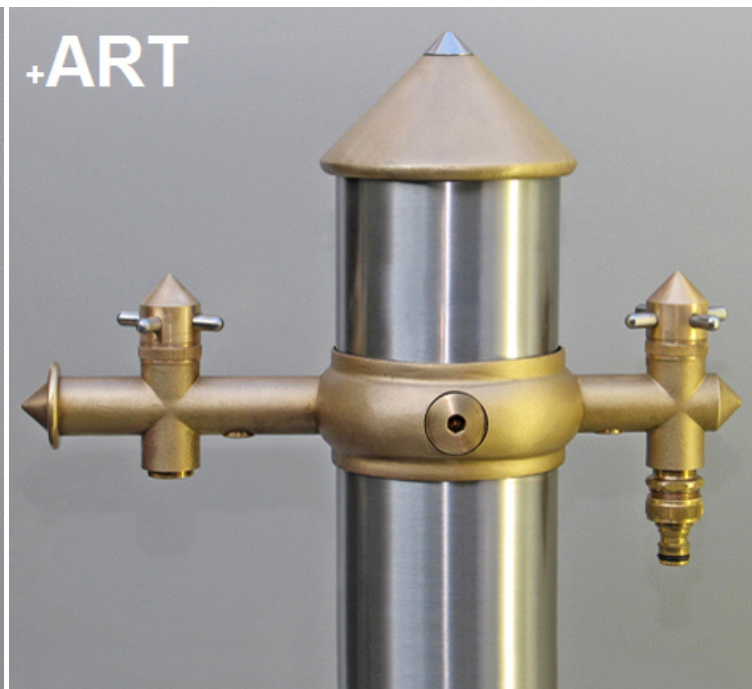

Combination M
Stainless steel with applications from natural brass

All prices incl. VAT

Garden socket brass incl 3 built-in sockets DG24000-M ■ 739,00 €	Garden shower - stainless steel with no tap DG12604-E ■ 799,00 €	Fountain column without tap 15.0*15,0*106cm DG40430 ■ 1.099,00 €	Duo Water Dispenser DG12400-E ■ 1.429,00 €	Water Dispenser-2 Set 2 DG32000-E ■ 1.899,00 €	Water Dispenser-2 Set 2 DG32000-M ■ 1.556,00 €	Self-centering hose nozzle DG14020-M ■ 10,60 €	Drainage Set DG13001-E ■ 76,51 €
Drainage Set DG13001-M ■ 64,00 €	Light Pylon h:67 cm, 1x light DG22100-M ■ 665,00 €	Basin DG12300-E ■ 469,00 €	Basin DG12300-M ■ 393,00 €	Anchoring Ring DG12003-M ■ 123,00 €	Anchoring Ring DG12003-E ■ 145,00 €	Shower-Set DG12100-E ■ 309,00 €	Shower-Set DG12100-M ■ 258,00 €
In-Ground Base ø11*40 cm DG12002 ■ 149,00 €	Light Pylon h:67 cm, 2x light DG22300-E ■ 798,00 €	Warm Water Dispenser DG12500-E ■ 1.558,00 €	Garden Peg ø11*40 cm DG14102 ■ 95,00 €	Garden shower made of stainless steel brass with no tap DG12604-M ■ 799,00 €	Garden shower cold incl 1X faucet DG33000-E ■ 1.999,00 €	Garden shower cold incl 1X faucet DG33000-M ■ 1.999,00 €	Garden shower cold/warm incl 1X faucet DG34000-M ■ 2.499,00 €