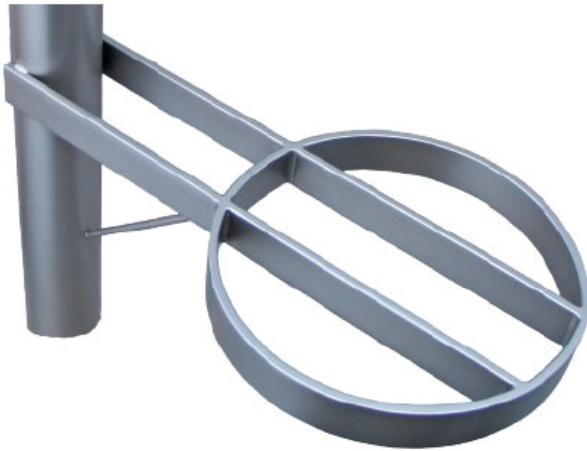

Art. No.: **40.843-F**

## Grate for Fountain to stand up the watering can

**219,00 €** (Incl. VAT, ad. delivery)

Dimension: B=20,0, H=4,5, T=37,0 cm. weight: 3.30 kg

### COLOR CHART

- Bordeaux-red
- matt stainless steel
- Nero-black
- Silverstone-anthracite
- Toscana-brown

Grate for Fountain to stand up the watering can